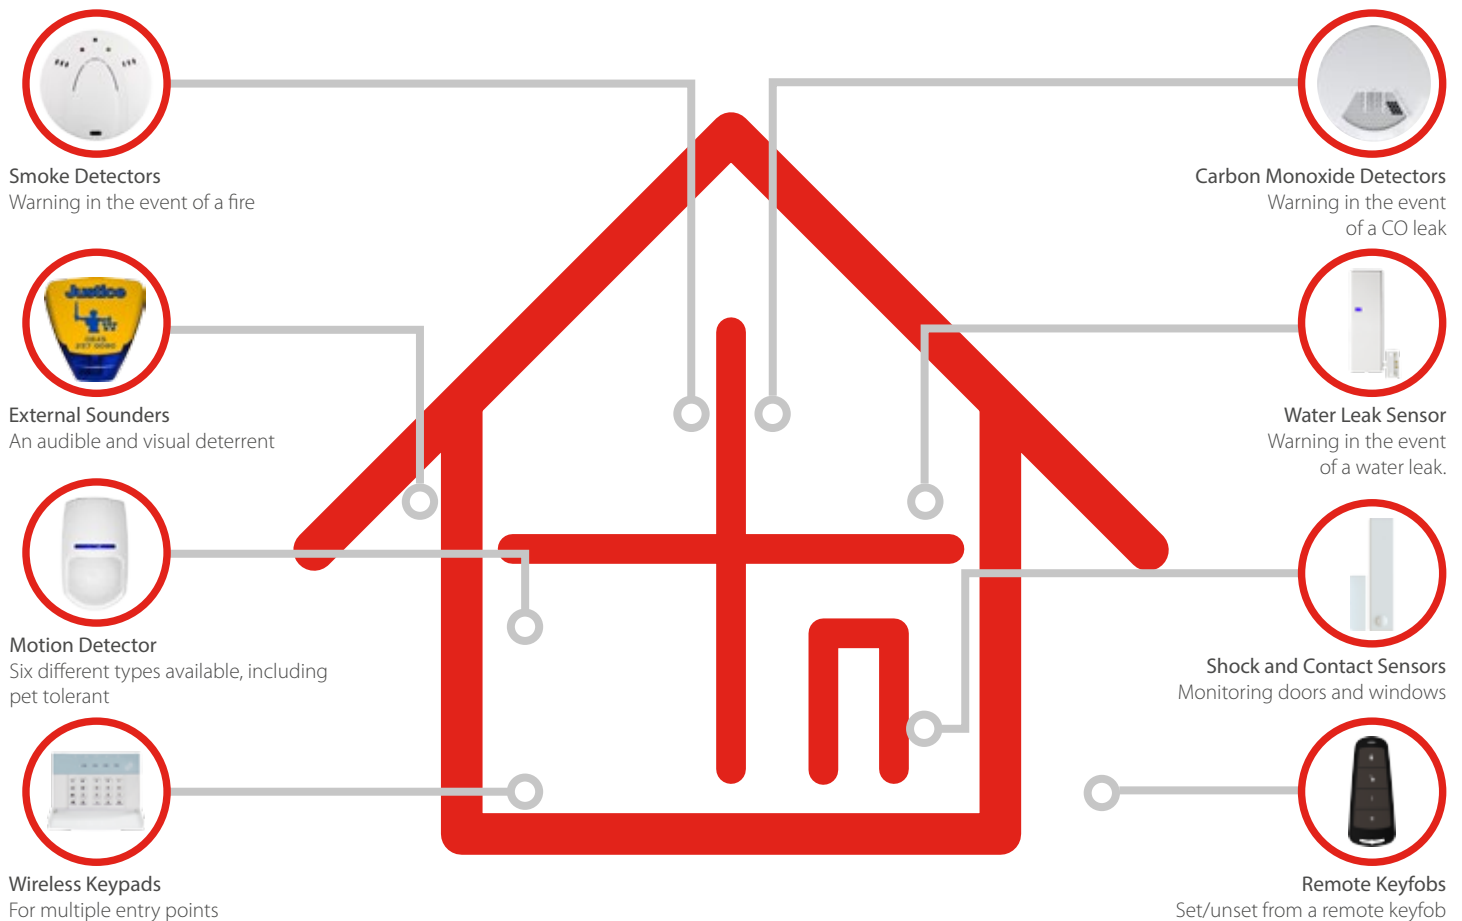

No Mess, No Fuss Just Excellent Performance

The award-winning two-way wireless control panel offers a wide range of security and safety peripherals to keep your home and family safe, such as motion detectors, shock sensors, smoke and carbon monoxide detectors. With its ability to sync with up to 32 wireless and a further 34 wired devices, you can easily add a multitude of devices, while its innovative wireless technology means the entire system can be fitted without having to redecorate after laying cables and wires.

Wireless Peripherals Available for Your Home

Contact us today to find out more about
securing your home & your family

0845 257 0090